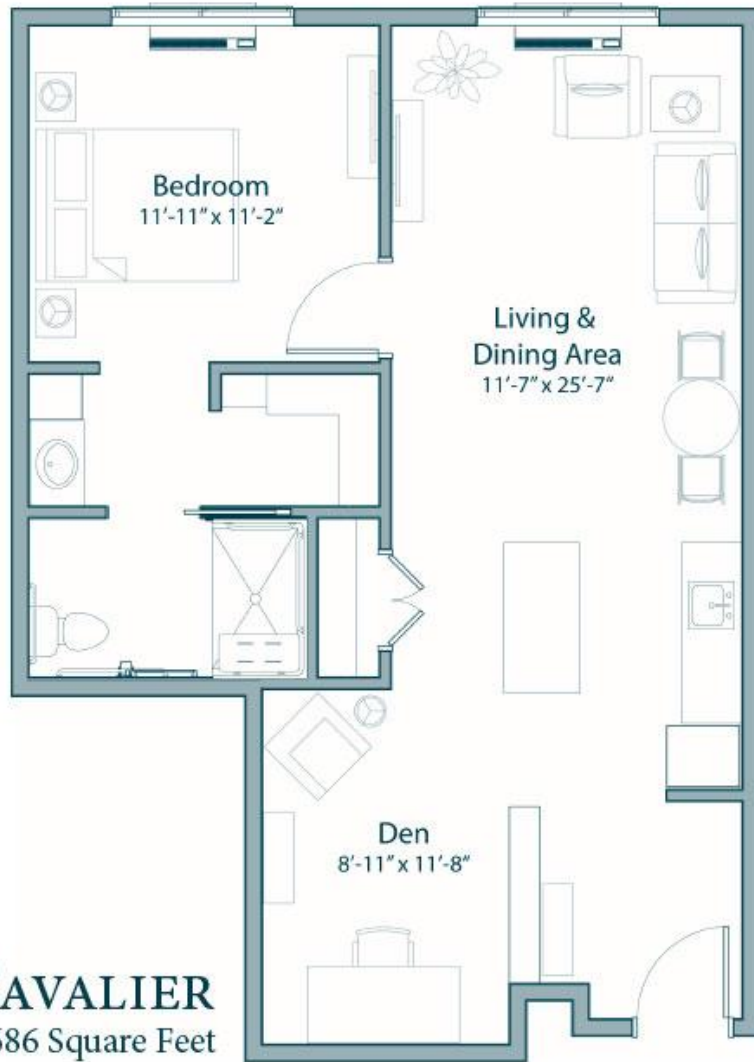

BILTMORE

Two-Bedroom, 796 Square Feet

CAVALIER
One-Bedroom Deluxe, 609-686 Square Feet

All floor plans are approximate and are subject to change.
Furniture shown is for illustrative purposes only.

GREENBRIER

Studio, 327-389 Square Feet

All floor plans are approximate and are subject to change.
Furniture shown is for illustrative purposes only.

PINEHURST

One-Bedroom, 488-569 Square Feet

All floor plans are approximate and are subject to change.
Furniture shown is for illustrative purposes only.