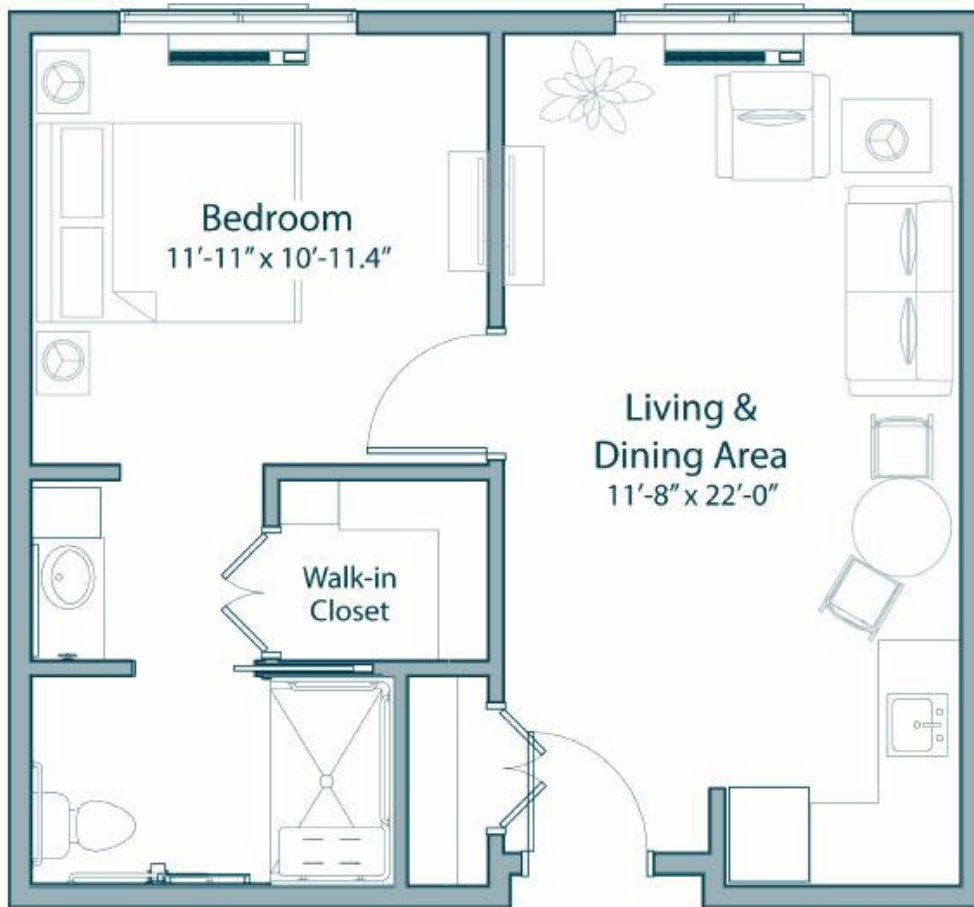

BILTMORE

Two-Bedroom, 796 Square Feet

CAVALIER
One-Bedroom Deluxe, 609-686 Square Feet

All floor plans are approximate and are subject to change.
Furniture shown is for illustrative purposes only.

GREENBRIER

Studio, 327-389 Square Feet

All floor plans are approximate and are subject to change.
Furniture shown is for illustrative purposes only.

PINEHURST

One-Bedroom, 488-569 Square Feet

All floor plans are approximate and are subject to change.
Furniture shown is for illustrative purposes only.