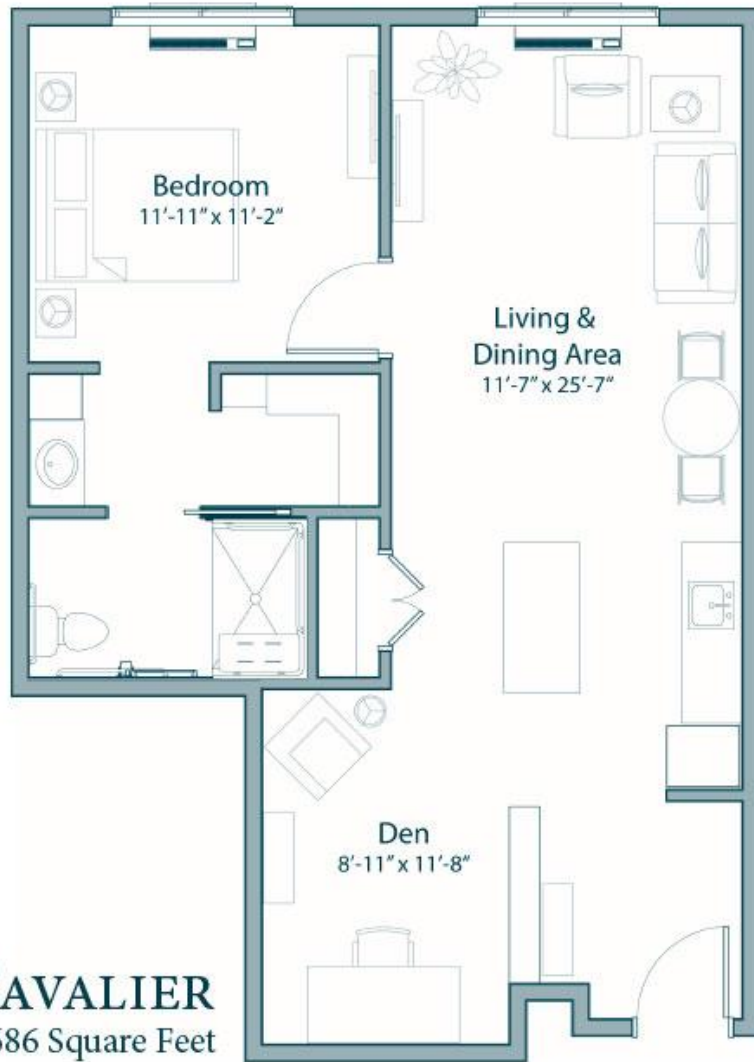

BILTMORE

Two-Bedroom, 796 Square Feet

CAVALIER
One-Bedroom Deluxe, 609-686 Square Feet

GREENBRIER

Studio, 327-389 Square Feet

All floor plans are approximate and are subject to change.
Furniture shown is for illustrative purposes only.

PINEHURST

One-Bedroom, 488-569 Square Feet

All floor plans are approximate and are subject to change.
Furniture shown is for illustrative purposes only.