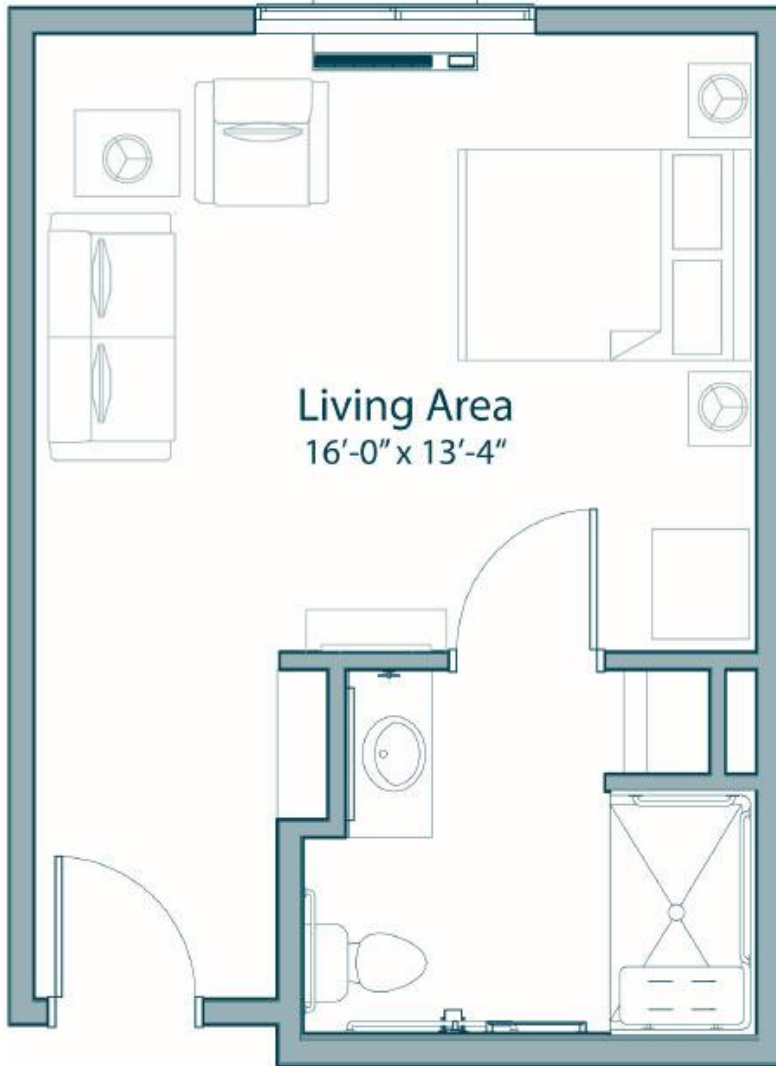

HOMESTEAD

Shared Suite, 590 Square Feet

All floor plans are approximate and are subject to change.
Furniture shown is for illustrative purposes only.

SANCTUARY
Studio, 325-386 Square Feet